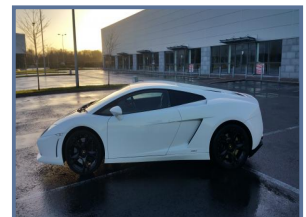

# GO DIRECT

NEW & PREOWNED VEHICLE SALES

## LAMBORGHINI GALLARDO

**£POA**

2008 Lamborghini Gallardo 5.2 Naturally Aspirated V10. Paddle shift E Gear transmission.  
Leather Interior. Suspension Lifting Kit, Full Service History

\*\*\*\*\*VIEWING BY APPOINTMENT\*\*\*\*\*