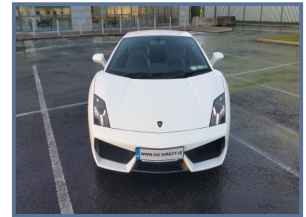

# GO DIRECT

NEW & PREOWNED VEHICLE SALES

## LAMBORGHINI GALLARDO

**£POA**

2008 Lamborghini Gallardo 5.2 Naturally Aspirated V10. Paddle shift E Gear transmission.  
Leather Interior. Suspension Lifting Kit, Full Service History

\*\*\*\*\*VIEWING BY APPOINTMENT\*\*\*\*\*